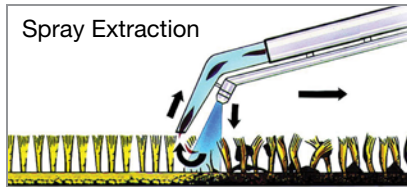

1100 Watt Motor: Little residual moisture is left after cleaning. Carpets dry up to 63% faster than with other products!

Crush-resistant suction hose with ultrasonically welded detergent tube for optimum suction

8' high-pressure solution & vacuum hose

Sturdy coupling ensure a fixed connection and easy change out of accessories.

Swivel casters for easy maneuvering

Quick disconnect soap coupling

Utility hand tool

Fold out hook keeps power cord neatly stowed on the machine.